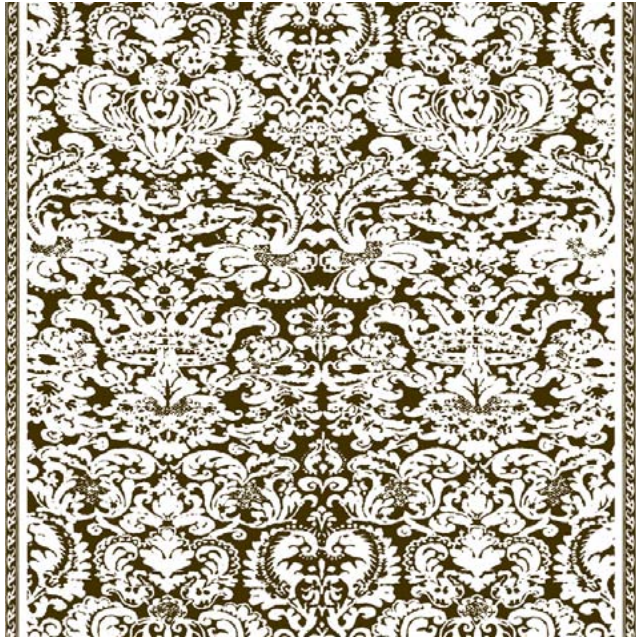

CORONE

5222 no color

17th Century Italian Design. Crown motif.

WIDTH LESS BORDER 47-49 IN OR 120-125 CM
REPEAT 39 1/2 IN OR 99 CM *CUT TO REPEAT

AVAILABLE COLORS:

5051

5060

5066