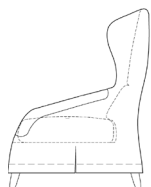

SANSONE CHAIR

Fortuny

SANSONE CHAIR

FRONT

W. **37** $\frac{1}{4}$ "
H. **33** $\frac{1}{4}$ "

SIDE

D. **26**"
H. **33** $\frac{1}{4}$ "

*Available in any Fortuny fabric
Shown in Campanelle antique ochre and green.
Leg finish available in natural maple, medium walnut and ebony.
Brass legs available with an upcharge.*