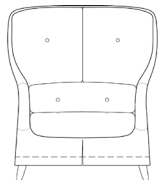

SANSONE CHAIR

Fortuny

SANSONE CHAIR

FRONT

W. **37** $\frac{1}{4}$ "
H. **33** $\frac{1}{4}$ "

SIDE

D. **26**"
H. **33** $\frac{1}{4}$ "

*Available in any Fortuny fabric
Shown in Campanelle antique ochre and green.
Leg finish available in natural maple, medium walnut and ebony.
Brass legs available with an upcharge.*