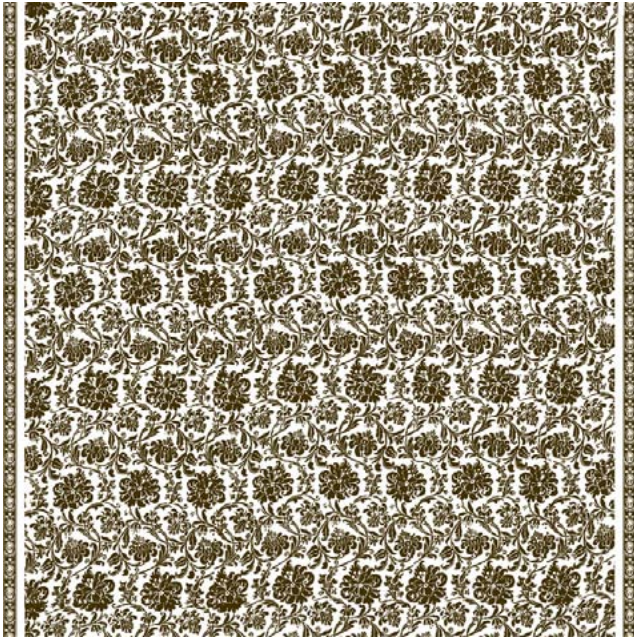

CIMAROSA

5608 Tuscan monotones
18th Century Italian Design named for Italian composer.

WIDTH LESS BORDER 47-48 IN OR 120-122 CM
REPEAT 18 1/4 IN OR 46 1/2 CM

AVAILABLE COLORS:

5109

5195

5297

5379