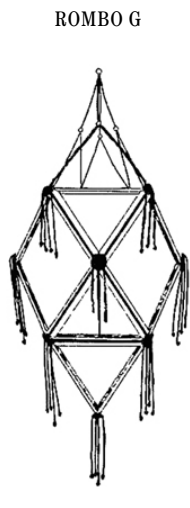

ROMBO P  
LUCE GIUDECCA

*Fortuny*

# ROMBO P LUCE GIUDECCA

39"

16"

29"

11"

WALL SCONCE

18 3/4"

15"

31"

7 1/2"

24"

11"

FLOOR STAND

62"

19"

CEILING CANOPY

2"

15"

*These are not Fortuny brand lamps.*

*Cover image: Rombo P in Ashanti in rust & gold, and teak frame*

*Lanterns are available in any Fortuny fabric with teak or ebony (at an upcharge) framing.  
Cords available in brown or gold with beads.*