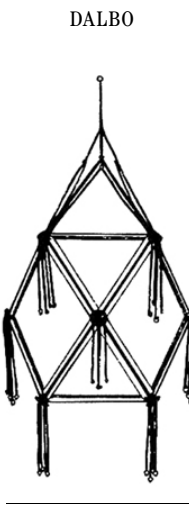

ROMBO P LUCE GIUDECCA

39"

16"

29"

11"

WALL SCONCE

18 3/4"

15"

31"

7 1/2"

24"

11"

62"

19"

2"

15"

These are not Fortuny brand lamps.

Cover image: Rombo P in Ashanti in rust & gold, and teak frame

*Lanterns are available in any Fortuny fabric with teak or ebony (at an upcharge) framing.
Cords available in brown or gold with beads.*

Wall sconce arm and floor stand (at an upcharge) are available for Rombo P, Bunta and Dalbo. Rombo G is only available as a hanging pendant.

Fortuny

FORTUNY | VENEZIA

979 THIRD AVENUE, SUITE 1632

NEW YORK, NY 10022

PHONE 212 753 7153

FACSIMILE 212 935 7487

FORTUNY.COM