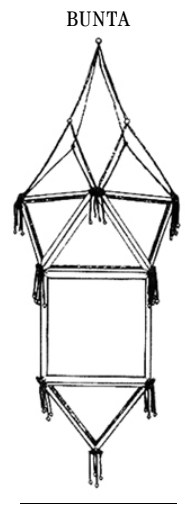

# ROMBO P LUCE GIUDECCA

39"

16"

29"

11"

WALL SCONCE

18 3/4"

15"

31"

7 1/2"

24"

11"

FLOOR STAND

62"

19"

CEILING CANOPY

2"

15"

*These are not Fortuny brand lamps.*

*Cover image: Rombo P in Ashanti in rust & gold, and teak frame*

*Lanterns are available in any Fortuny fabric with teak or ebony (at an upcharge) framing.  
Cords available in brown or gold with beads.*