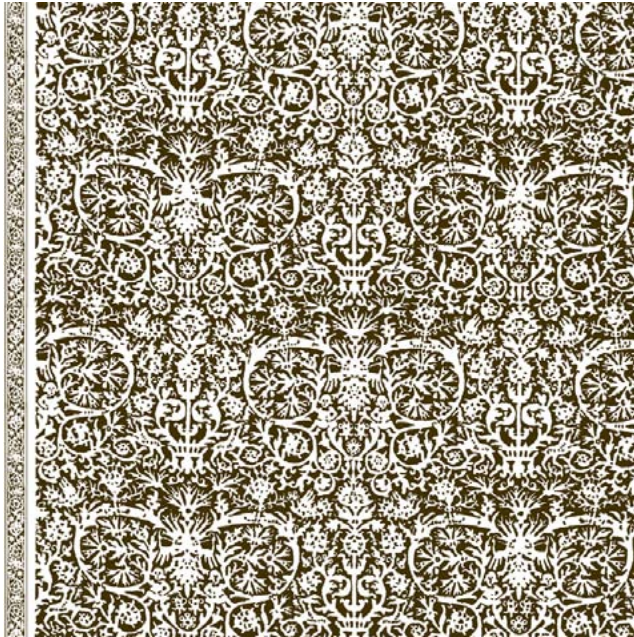

PERGOLESÌ

5152 blue & white texture

18th Century Design, Early Period, English influence. Named for Italian composer.

WIDTH LESS BORDER 42-46 IN OR 107-117 CM

REPEAT 25 IN OR 63 1/2 CM

DISCONTINUED

AVAILABLE COLORS: