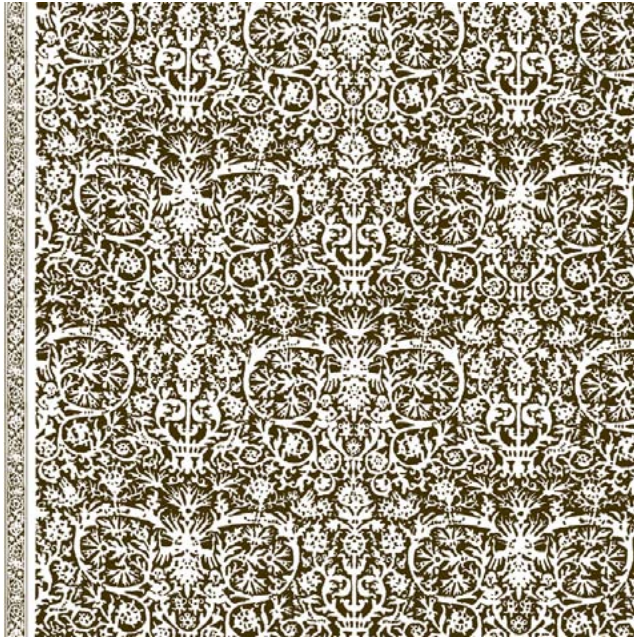

PERGOLESÌ

5383 bittersweet & antique white texture
18th Century Design, Early Period, English influence. Named for
Italian composer.

WIDTH LESS BORDER 42-46 IN OR 107-117 CM
REPEAT 25 IN OR 63 1/2 CM

AVAILABLE COLORS: