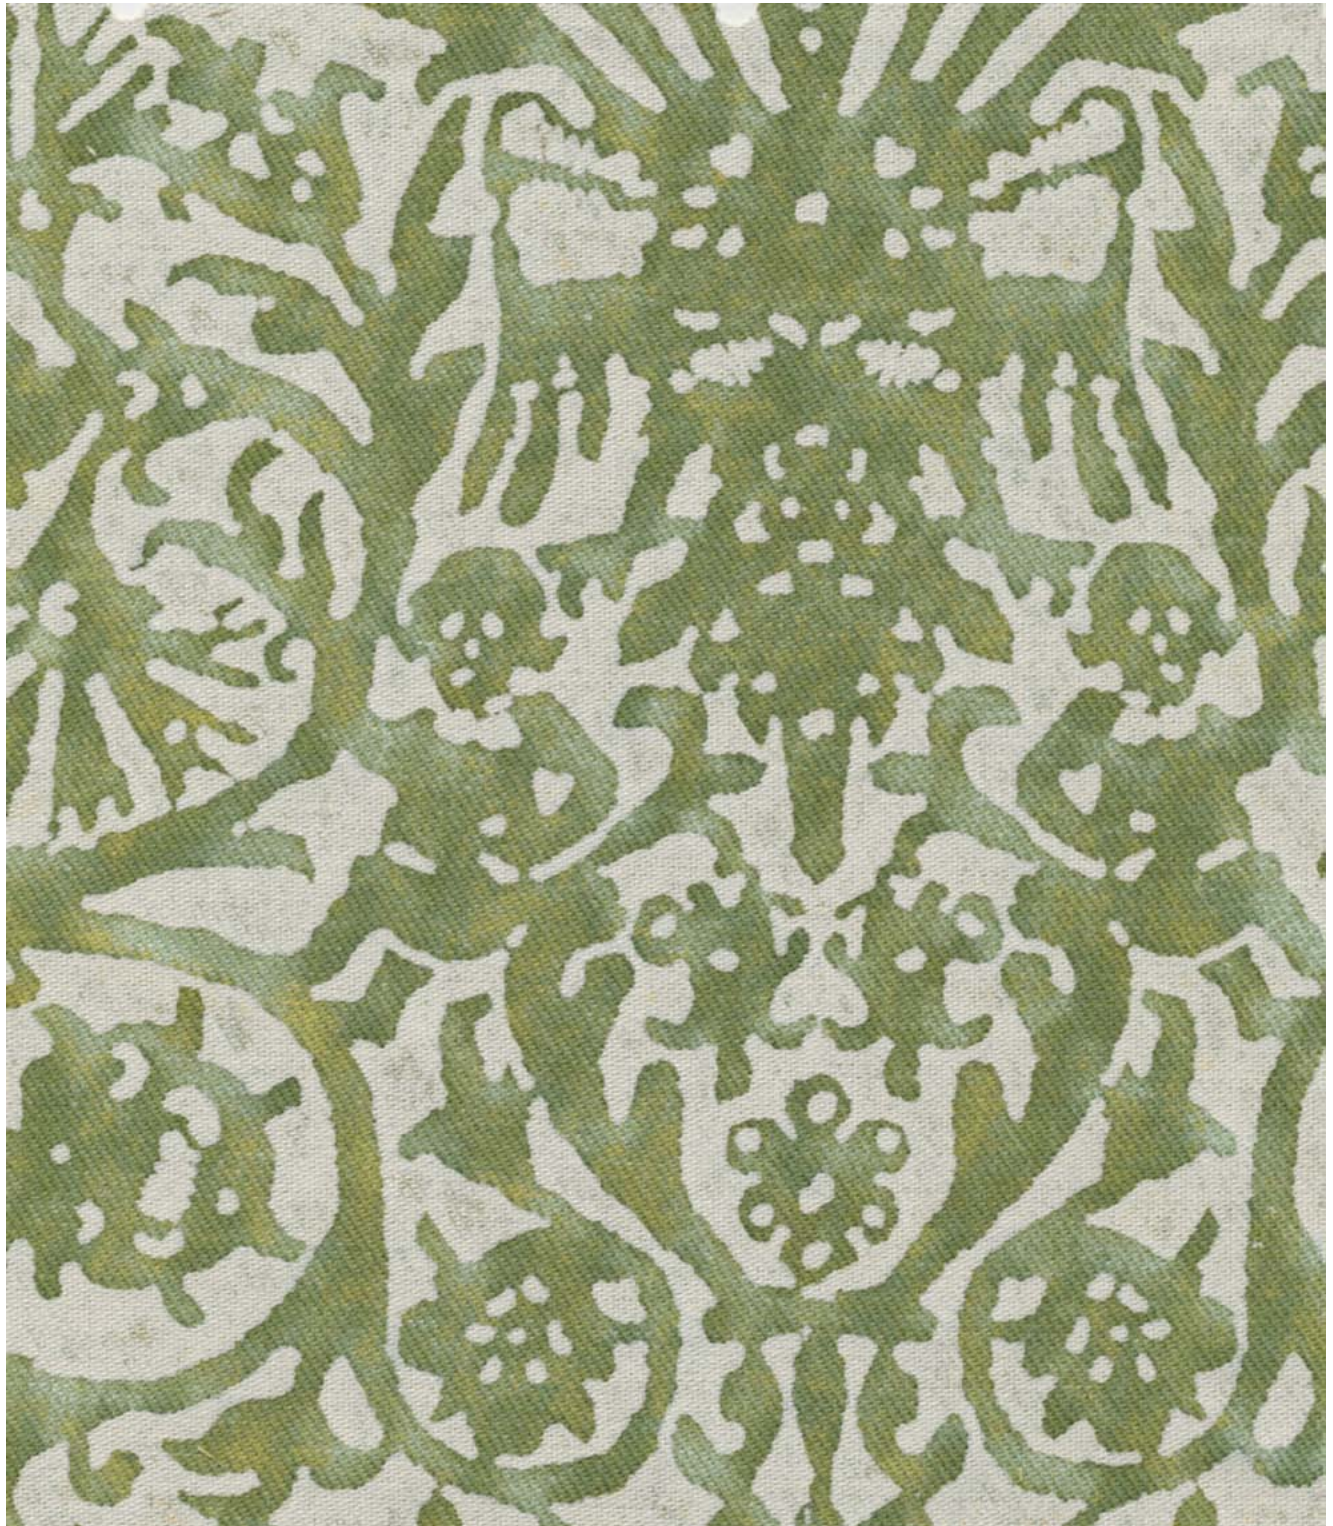

Fortuny

NEW YORK
979 THIRD AVENUE
SUITE 1632
NEW YORK, NY 10022
212 753 7153

VENICE
GIUDECCA 805
VENEZIA 30123
ITALIA
+39 041 528 7697