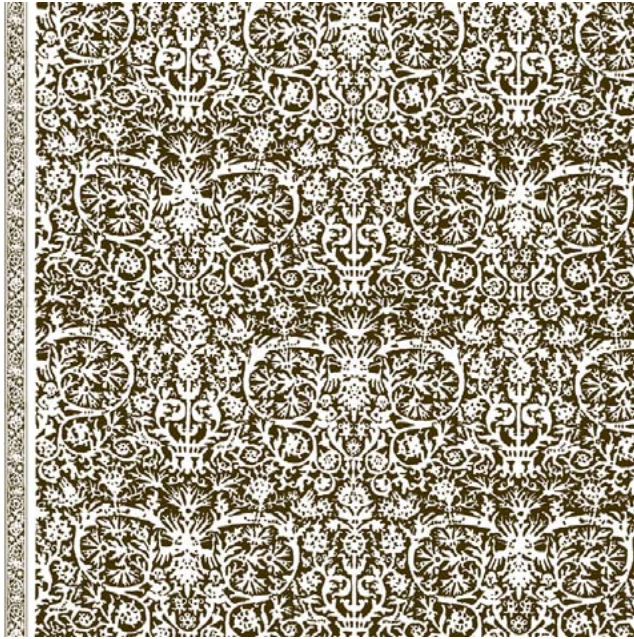

# PERGOLESÌ

5458 green & antique white texture  
18th Century Design, Early Period, English influence. Named for  
Italian composer.

WIDTH LESS BORDER 42-46 IN OR 107-117 CM  
REPEAT 25 IN OR 63 1/2 CM

AVAILABLE COLORS: