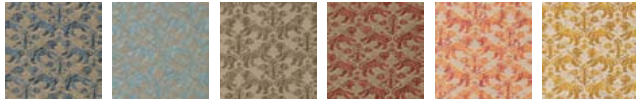

# RICHELIEU

5416 aquamarine & silvery gold  
17th Century French Design named for the Cardinal at the court  
of Louis XIII.

WIDTH LESS BORDER 53 IN OR 135 CM  
REPEAT 3 3/4 IN OR 9 1/2 CM

## AVAILABLE COLORS:

5413 5416 5463 5464 5465 5480

5529 5551 5629 5630 5723

*Fortuny*

NEW YORK  
979 THIRD AVENUE  
SUITE 1632  
NEW YORK, NY 10022  
212 753 7153

VENICE  
GIUDECCA 805  
VENEZIA 30123  
ITALIA  
+39 041 528 7697