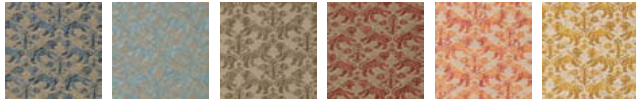

RICHELIEU

5630 brown & gold

17th Century French Design named for the Cardinal at the court of Louis XIII.

WIDTH LESS BORDER 53 IN OR 135 CM

REPEAT 3 3/4 IN OR 9 1/2 CM

AVAILABLE COLORS:

5413 5416 5463 5464 5465 5480